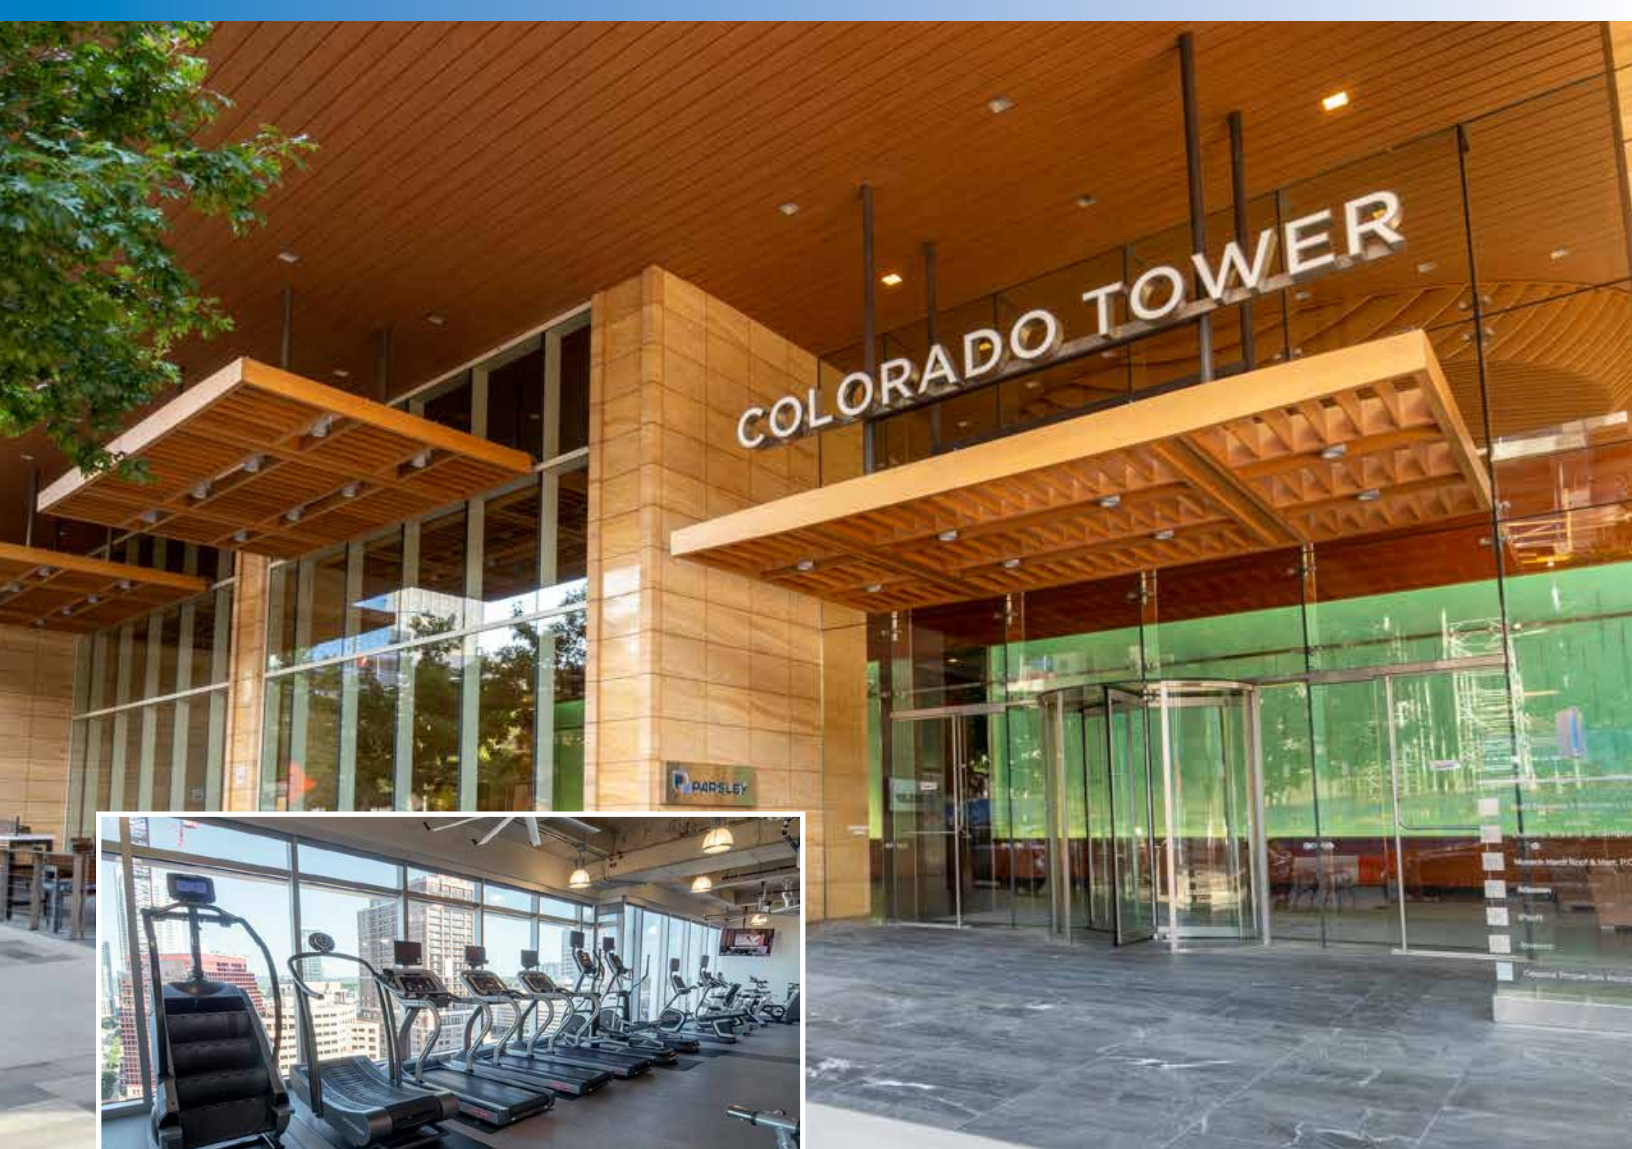

BUILDING OVERVIEW

- 373,334 SF Class A office building
- Opened in 2015
- 2 restaurants onsite
- State-of-the-art fitness center
- Spa-like locker rooms with showers and towel service
- Building conference facilities for up to 60 attendees
- Onsite management
- 24/7 security