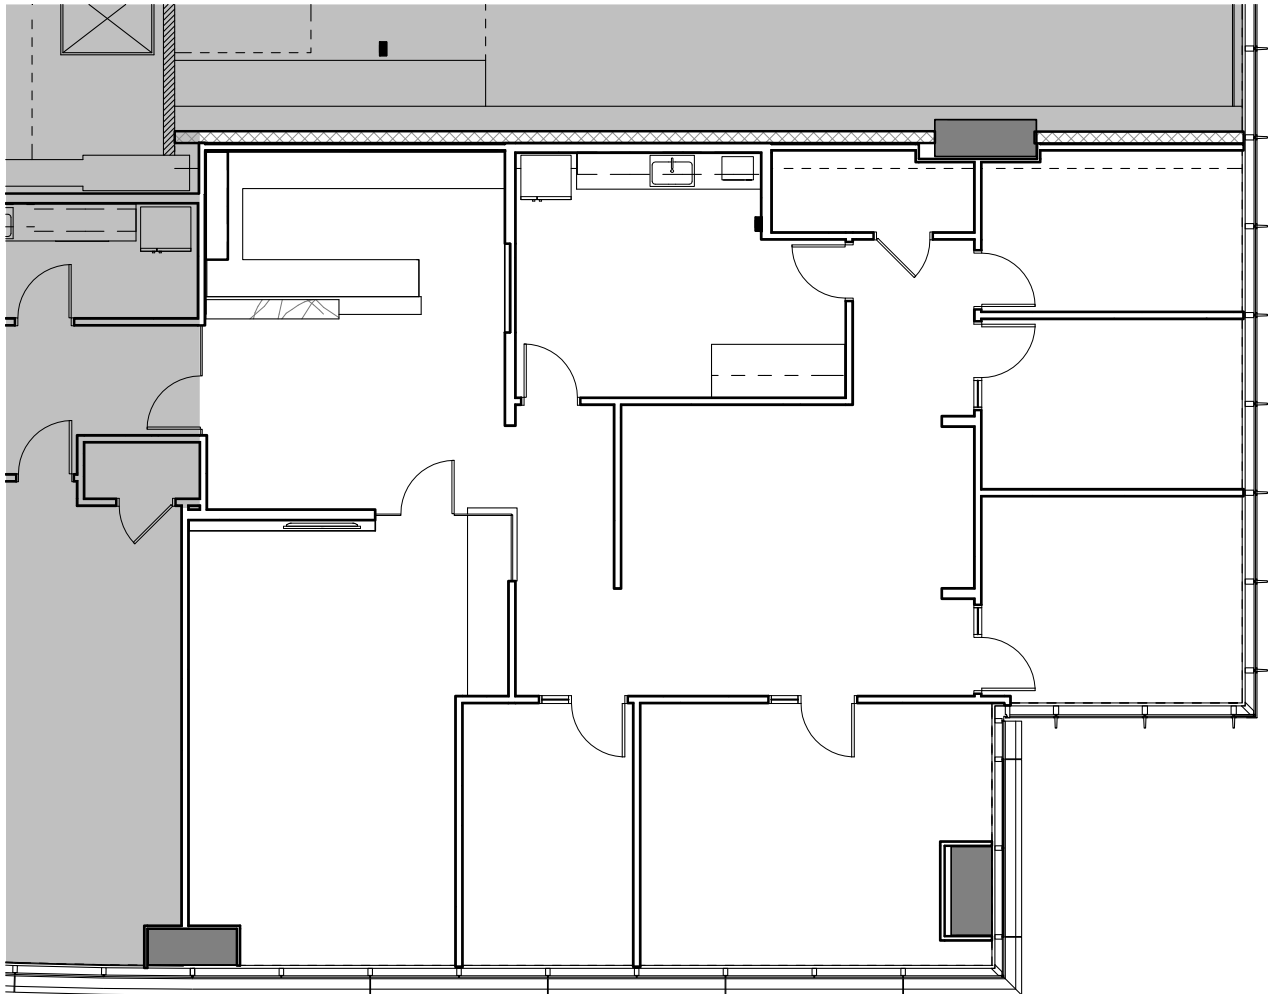

COLORADO
TOWER

SUITE 1500
3,165 SF
AVAILABLE 5/1/2020

RACHEL COULTER
512.225.1733
rachel.coulter@am.jll.com

TRAVIS ROGERS
512.225.2718
travis.rogers@am.jll.com

COLEMAN JACKSON
512.599.8846
coleman.jackson@am.jll.com